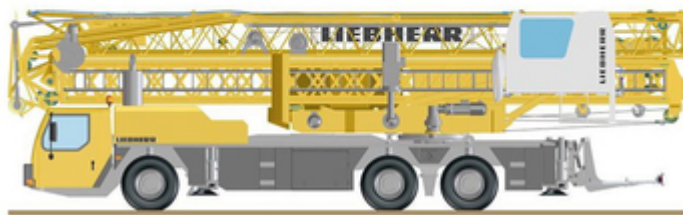


Liebherr MK 63

Details

Zustand: gebraucht **Baujahr / Erstzulassung:** 2008 JJJJ **Tragkraft :** 8 t **Auslegersystem:** 36 **Hersteller:** Sonstige

Unterwagen

Achsenantrieb: 6 x 6 **Bereifung:** 14.00 R25

Oberwagen

Motorentyp: Liebherr D836A7, 240 kW (326 PS) **Betriebsstunden:** 7882 Std **UVV Abnahme:** Ja **Windenzahl:** 0 **Gegengewicht:** 0 t

Raupenunterwagen

Bodenplattenbreite: 0 cm

Einrichtung

Hauptausleger: 36 mtr **Hilfsausleger:** 0 mtr **Gegengewicht:** 0 Tonnen **Hakenflaschen / Seitenrollen:** 0 **Greifeinrichtung:** 0 cbm

Produkt Bild

LIEBHERR MK 63 FOR SALE | SAMPLE PICTURE
For more pictures and details please contact us!

Beschreibung

automatic leveling of the crane, electronic tilt indicators to monitor the leveling in the control panels, rear shunting coupling in the front and back, 3 storage boxes for tools, tool set, safety glass, tinted panes, engine independent additional heater in driver's cabin, incl. timer, radio with CD player in both cabins, height-adjustable crane cabin, extinguisher, reversing lights, acoustic reversing alarm, reversing camera system with color monitor, warning beacons, external power connection for crane supply, anemometer, Telma eddy current brake, supporting force display, work range limitation, aircraft warning light - switchable between LED continuous light/ LED flash, trolley camera, radio remote control, max. hook height 25,0m (horizontal boom)